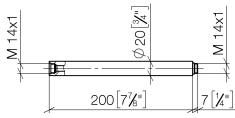

Extension for shower with fixed riser 200 mm - Chrome

IMO

12 120 970

	Chrome	12 120 970-00
	Brushed Light Gold	12 120 970-27

Fits: IMO, LULU, MADISON, MEM, TARA,
CL.1, LISSÉ, VAIA, META, CYO

Extension for shower with fixed riser 200 mm - Chrome

IMO

12 120 970

12 120 970

mm [inches]

12 120 970

Parts for other finishes can be found here: [Brushed Light Gold](#)

Spare parts list

No.	Item Number	Name	Quantity used	Delivery time
1	90 14 10 011 00 90	seal	1	2
2	09 24 04 180-00	extension	1	60