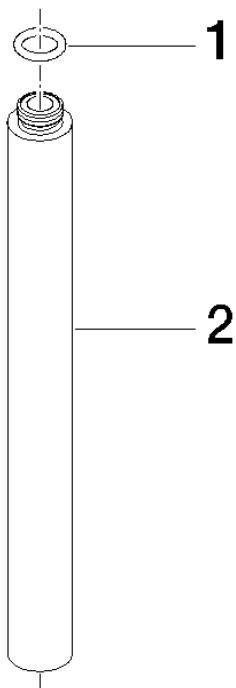

Extension for shower with fixed riser 200 mm - Chrome

IMO

12 120 970

	Chrome	12 120 970-00
	Brushed Light Gold	12 120 970-27

Fits: IMO, LULU, MADISON, MEM, TARA,
CL.1, LISSÉ, VAIA, META, CYO

Extension for shower with fixed riser 200 mm - Chrome

IMO

12 120 970

12 120 970

mm [inches]

12 120 970

Parts for other finishes can be found here: [Brushed Light Gold](#)

Spare parts list

No.	Item Number	Name	Quantity used	Delivery time
1	90 14 10 011 00 90	seal	1	2
2	09 24 04 180-00	extension	1	60